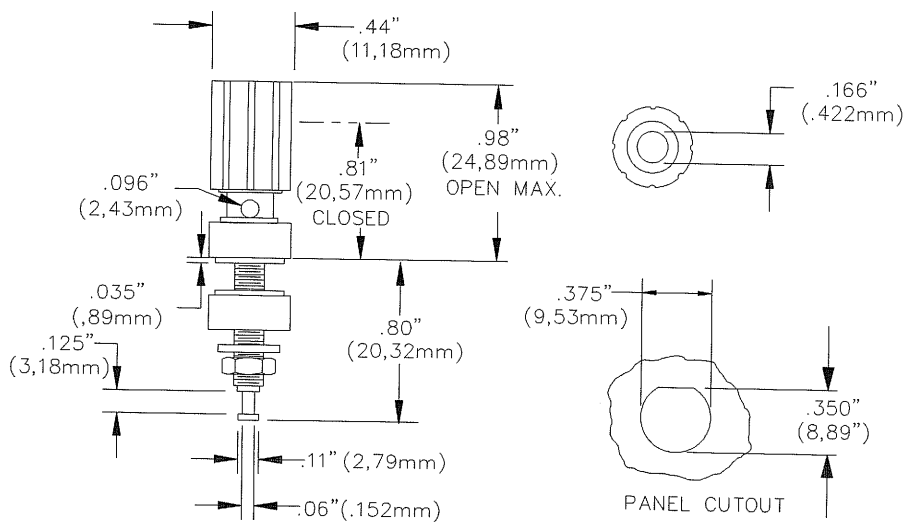

MUELLER®

MODEL: BU-P3750

Standard Binding Post

Mounts in Panels between .070" and .250" (1.77-6.35) Thick
Accepts Standard 4mm Banana plugs or bare wire or spade lugs

MATERIALS:

Body – Gold Plated Brass

Insulator – Polycarbonate

RATING:

Current: 15 Amps

Voltage: Hands free testing to 2500VRMS Max.

Temperature: -50°C to 115°C