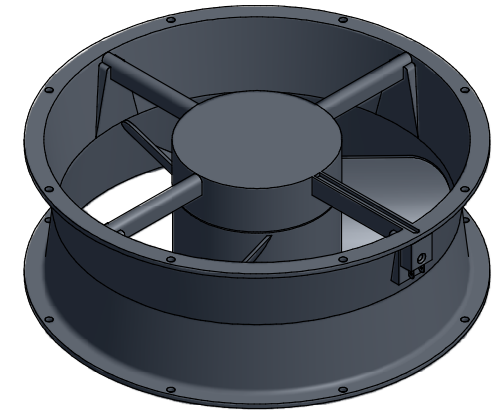

TOP VIEW

SIDE VIEW

ISOMETRIC VIEW

<b>FAN10A230</b>
Finish - Housing - Black Painted Aluminum
- Fan - Black Plastic
Rated - 230 VAC, 50/60 Hz, 0.14 Amps
Free Flow Air Delivery - 550 CFM

**HAMMOND  
MANUFACTURING™**

**FAN10A230**

[www.hammondmfg.com](http://www.hammondmfg.com)