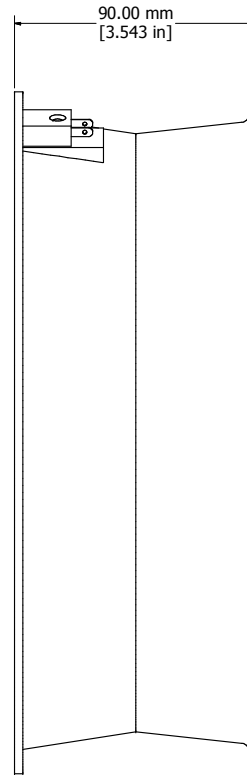

TOP VIEW

SIDE VIEW

ISOMETRIC VIEW

<b>FAN10A230</b>
Finish - Housing - Black Painted Aluminum
- Fan - Black Plastic
Rated - 230 VAC, 50/60 Hz, 0.14 Amps
Free Flow Air Delivery - 550 CFM

**HAMMOND  
MANUFACTURING™**

**FAN10A230**

[www.hammondmfg.com](http://www.hammondmfg.com)